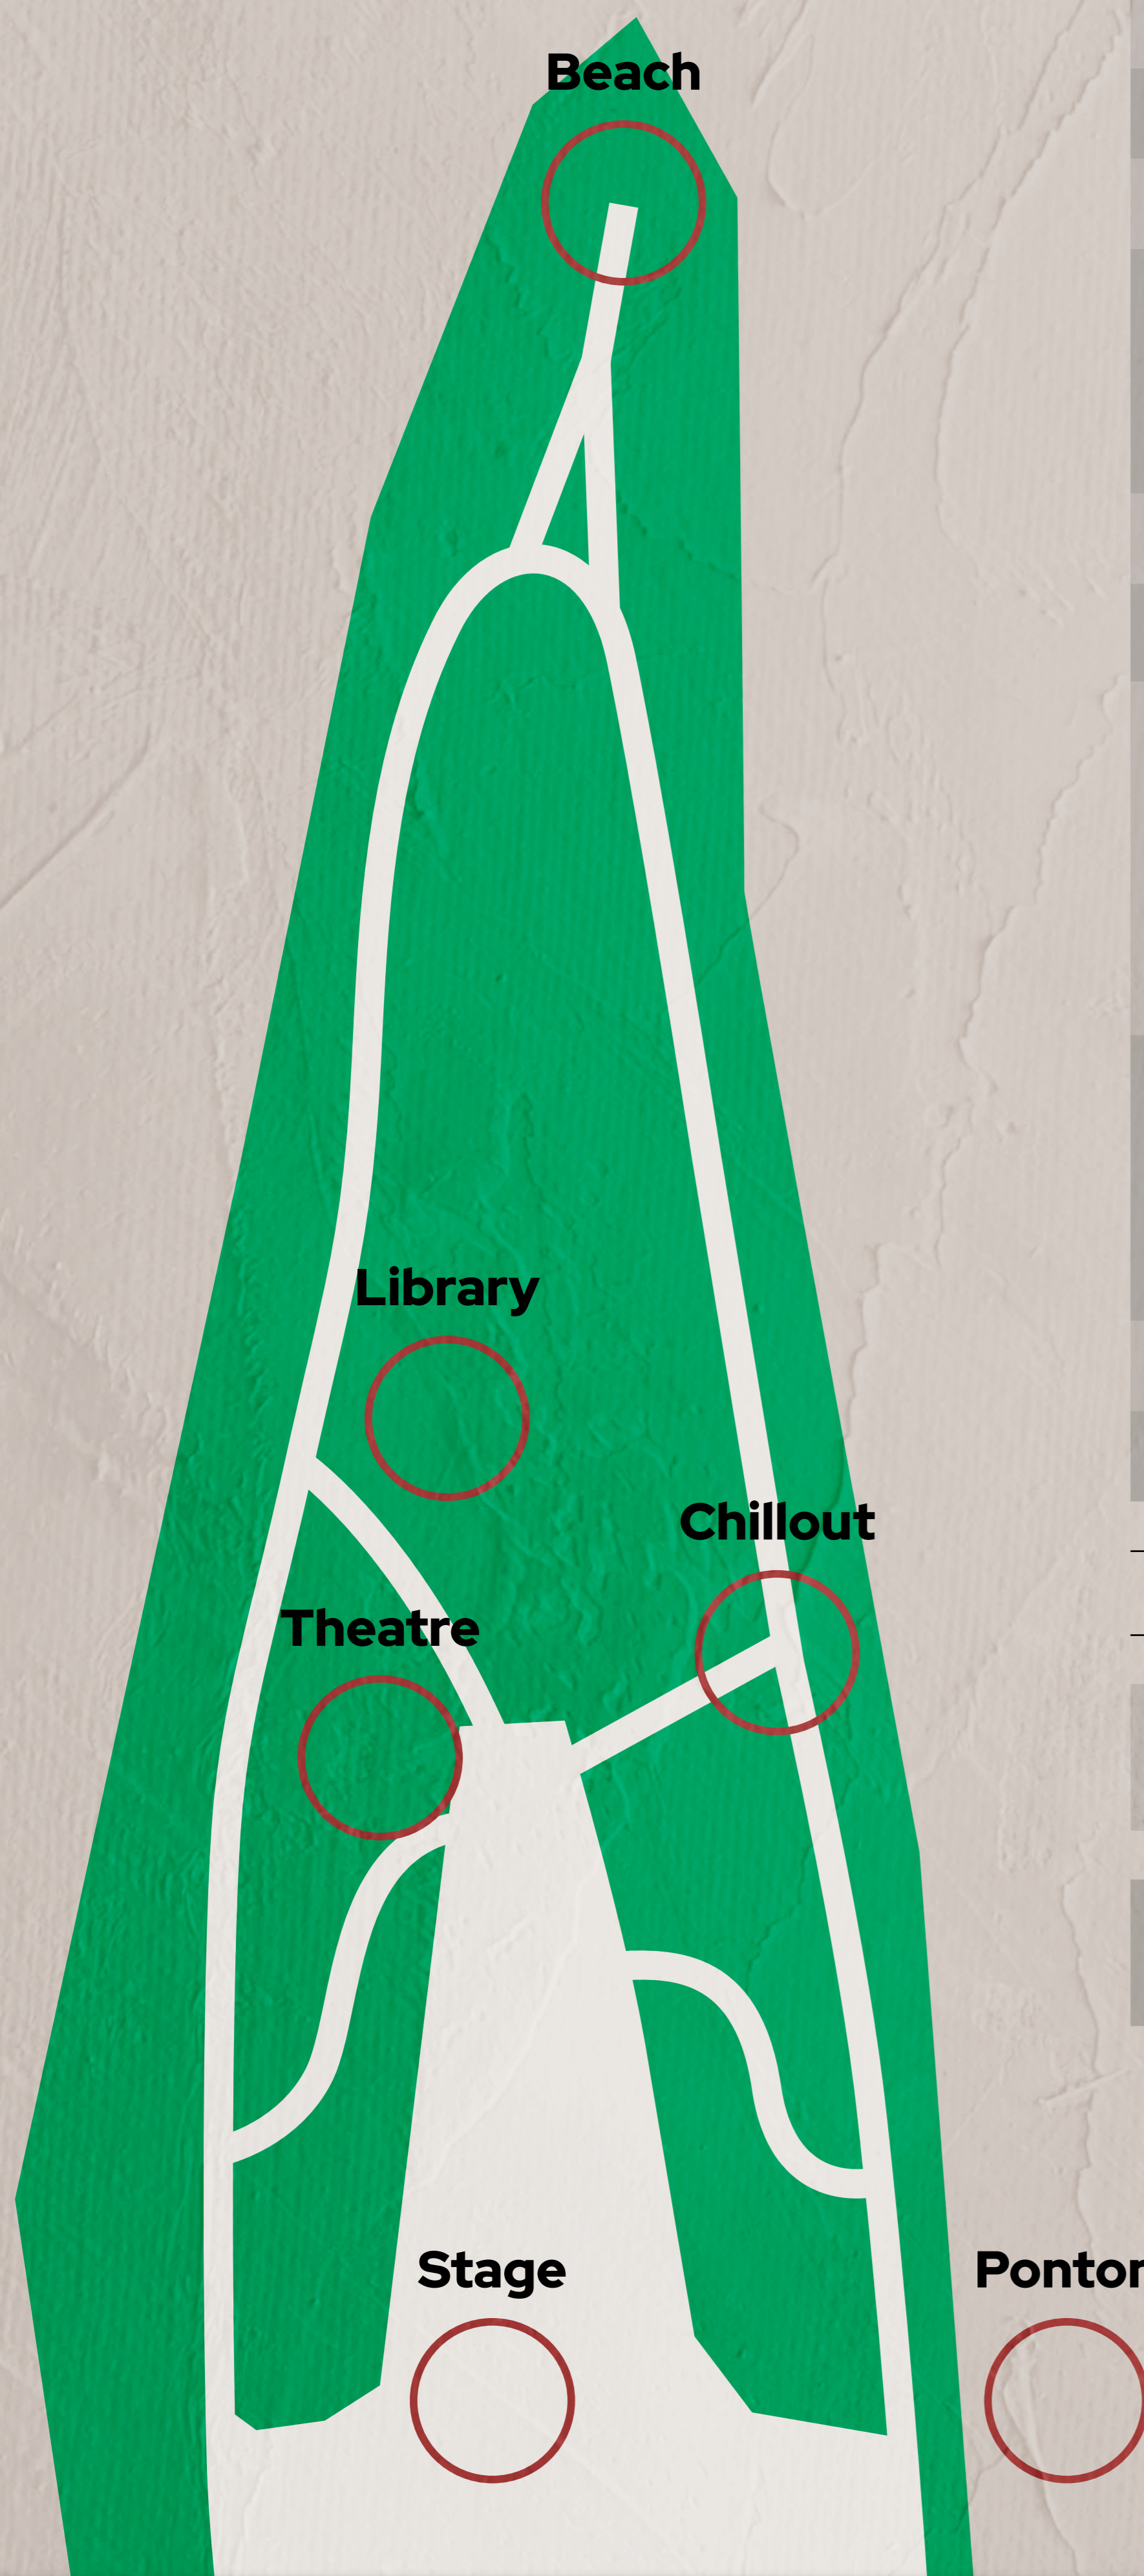

# We Mind

Stories of people on the move →

29. 08. 2020

Střelecký ostrov  
12:00 – 22:00  
#whatishome